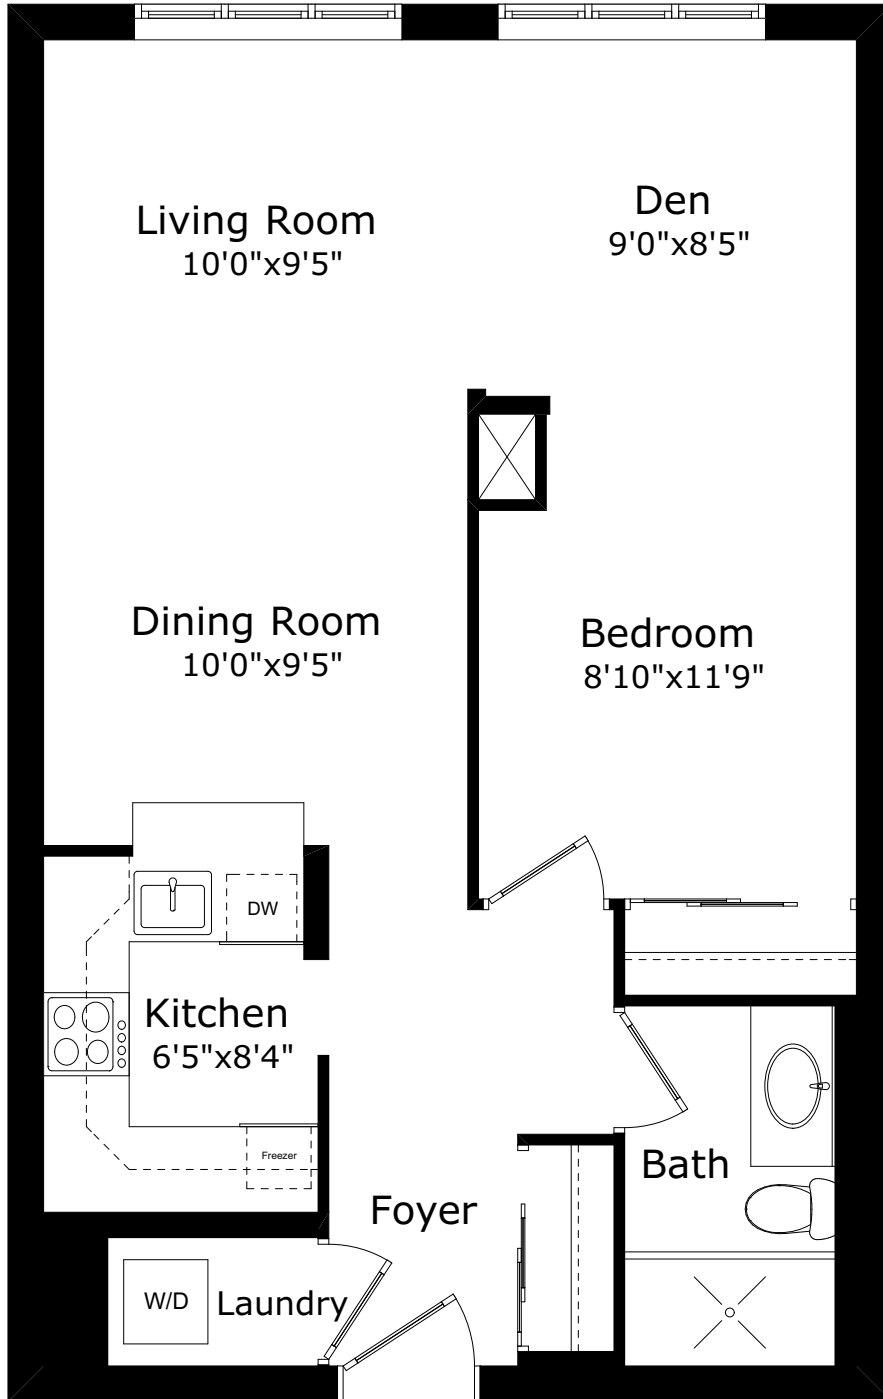

92 KING ST E

SUITE 218

NOTE:
THIS FLOOR PLAN IS PROVIDED FOR
ILLUSTRATIVE PURPOSES ONLY
BUYER TO VERIFY MEASUREMENTS
WWW.HOUSSMAX.CA